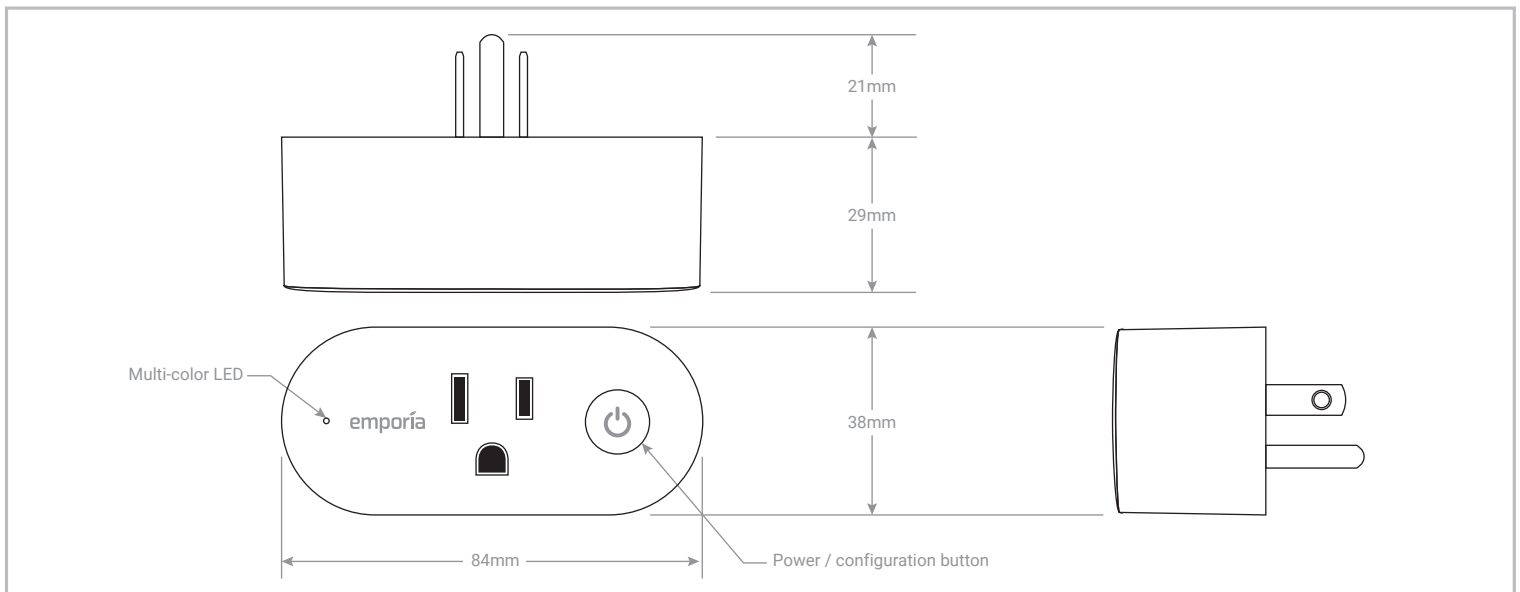

7901 Shaffer Pkwy
Littleton, CO 80127
www.emporiaenergy.com
info@emporiaenergy.com
844-EMPORIA (367-6742)

Complies with part
15 of the FCC Rules

Intertek
ETL Certified
5015249